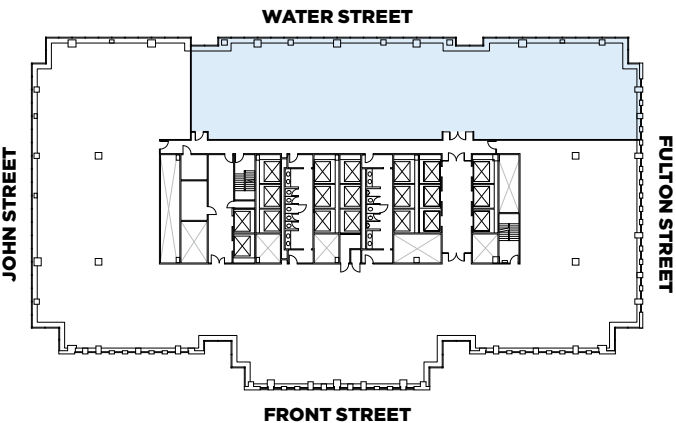

PART 11 - PREBUILT 10,859 RSF

WORK PLACE		People
Private Office		10
Workstation		42
Total		52

MEET		Rooms	Seats
Board Room		1	14
Conference Room		1	10
Huddle Room		1	4
Phone Room		2	2
Total		5	30

SOCIAL		Area	Seats
Reception		1	2
Café / Pantry		1	4
Lounge		1	11
Total		3	17

Total Dedicated Desks	52 People
Total Collaborative Seats Open & Enclosed	47 Seats

PART 11 - PREBUILT 10,859 RSF

WORK PLACE		People
Private Office		10
Workstation		30
Total		40

MEET		Rooms	Seats
Board Room		1	14
Conference Room		1	10
Huddle Room		1	4
Phone Room		2	2
Total		5	30

SOCIAL		Area	Seats
Reception		1	2
Café / Pantry		1	4
Lounge		1	11
Total		3	17

Total Dedicated Desks	40 People
Total Collaborative Seats Open & Enclosed	47 Seats

WATER STREET