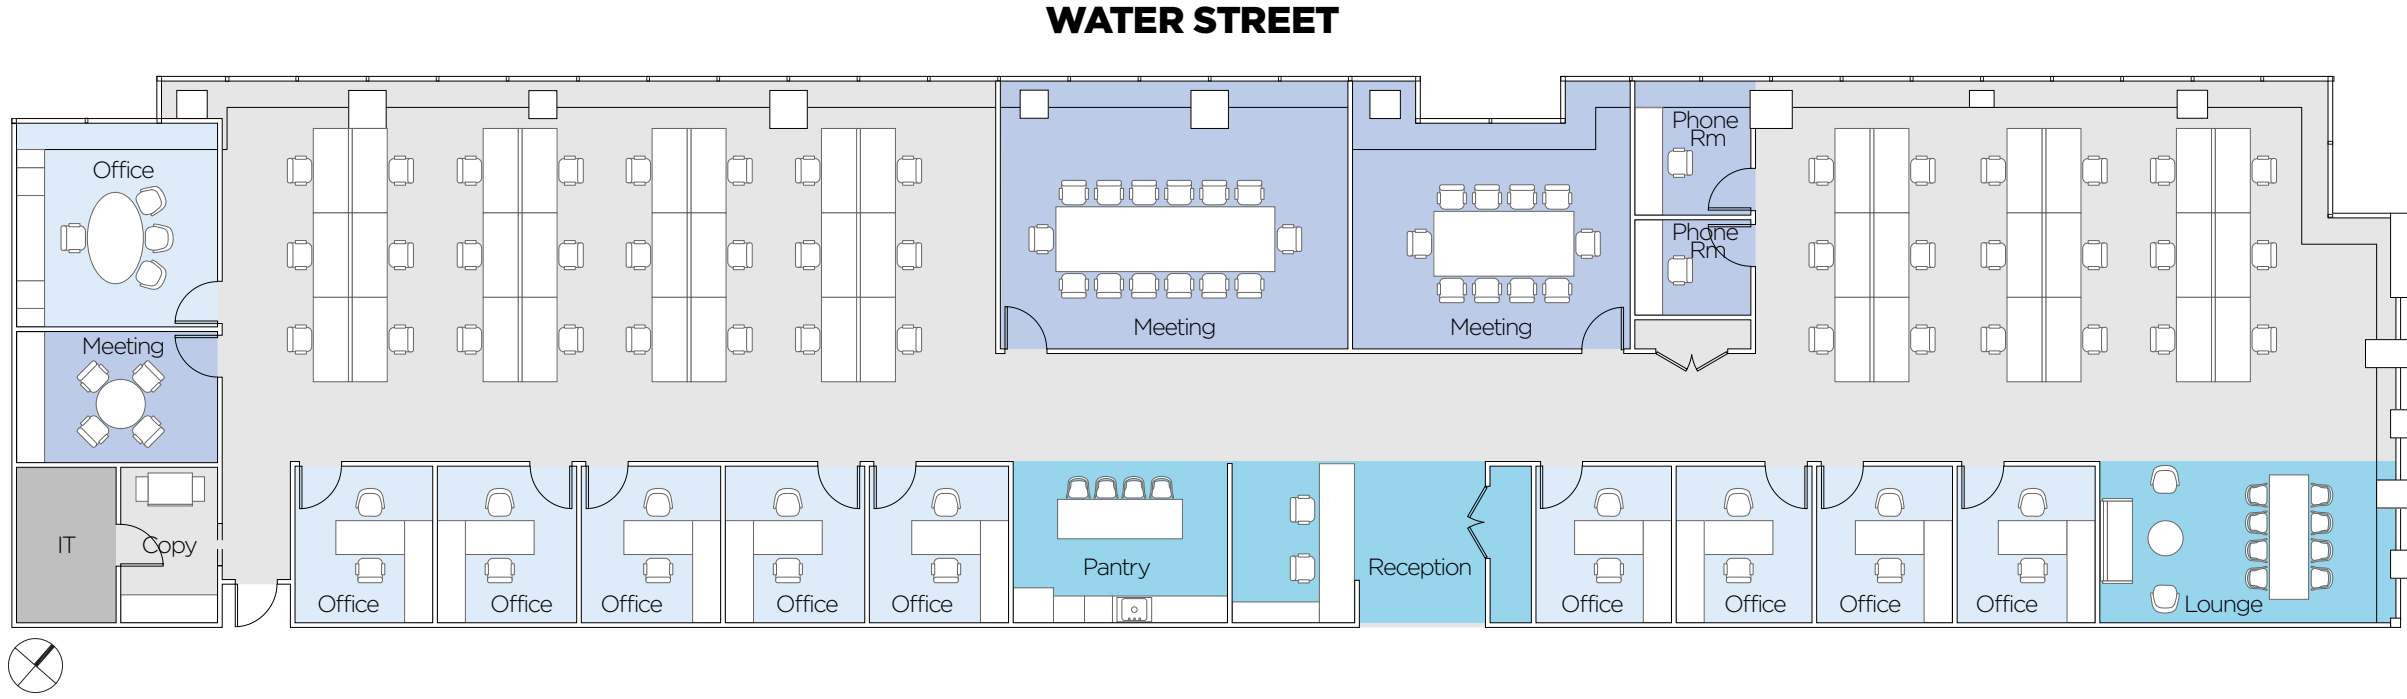

PART 11 - PREBUILT 10,859 RSF

WORK PLACE		People
Private Office		10
Workstation		42
Total		52

MEET		Rooms	Seats
Board Room		1	14
Conference Room		1	10
Huddle Room		1	4
Phone Room		2	2
Total		5	30

SOCIAL		Area	Seats
Reception		1	2
Café / Pantry		1	4
Lounge		1	11
Total		3	17

Total Dedicated Desks	52 People
Total Collaborative Seats Open & Enclosed	47 Seats

PART 11 - PREBUILT 10,859 RSF

WORK PLACE		People
Private Office		10
Workstation		30
Total		40

MEET		Rooms	Seats
Board Room		1	14
Conference Room		1	10
Huddle Room		1	4
Phone Room		2	2
Total		5	30

SOCIAL		Area	Seats
Reception		1	2
Café / Pantry		1	4
Lounge		1	11
Total		3	17

Total Dedicated Desks	40 People
Total Collaborative Seats Open & Enclosed	47 Seats

WATER STREET