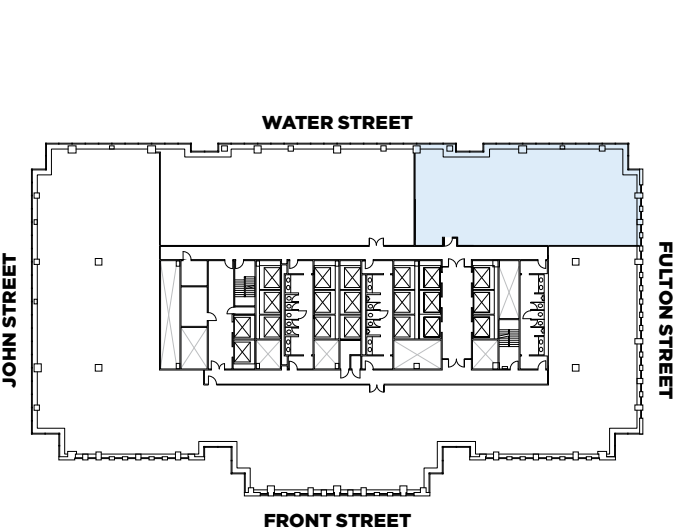

PART 12 - PREBUILT 5,607 RSF

WORK PLACE		People
Private Office	3	3
Workstation	24	24
Total	27	

MEET		
	Rooms	Seats
Board Room	1	10
Conference Room	1	4
Phone Room	2	2
Total	4	16

SOCIAL		
	Area	Seats
Reception	1	7
Café / Pantry	1	3
Total	2	10

Total Dedicated Desks 27 People

Total Collaborative Seats Open & Enclosed 26 Seats

PART 12 - PREBUILT 5,607 RSF

WORK PLACE		People
Workstation		30
Total		30

MEET		Rooms	Seats
Board Room	1	10	
Conference Room	1	4	
Huddle Room	1	2	
Phone Room	1	1	
Total	4	17	

SOCIAL		Area	Seats
Reception	1	7	
Café / Pantry	1	3	
Total	2	10	

Total Dedicated Desks **30 People**

**Total Collaborative Seats
Open & Enclosed** **27 Seats**