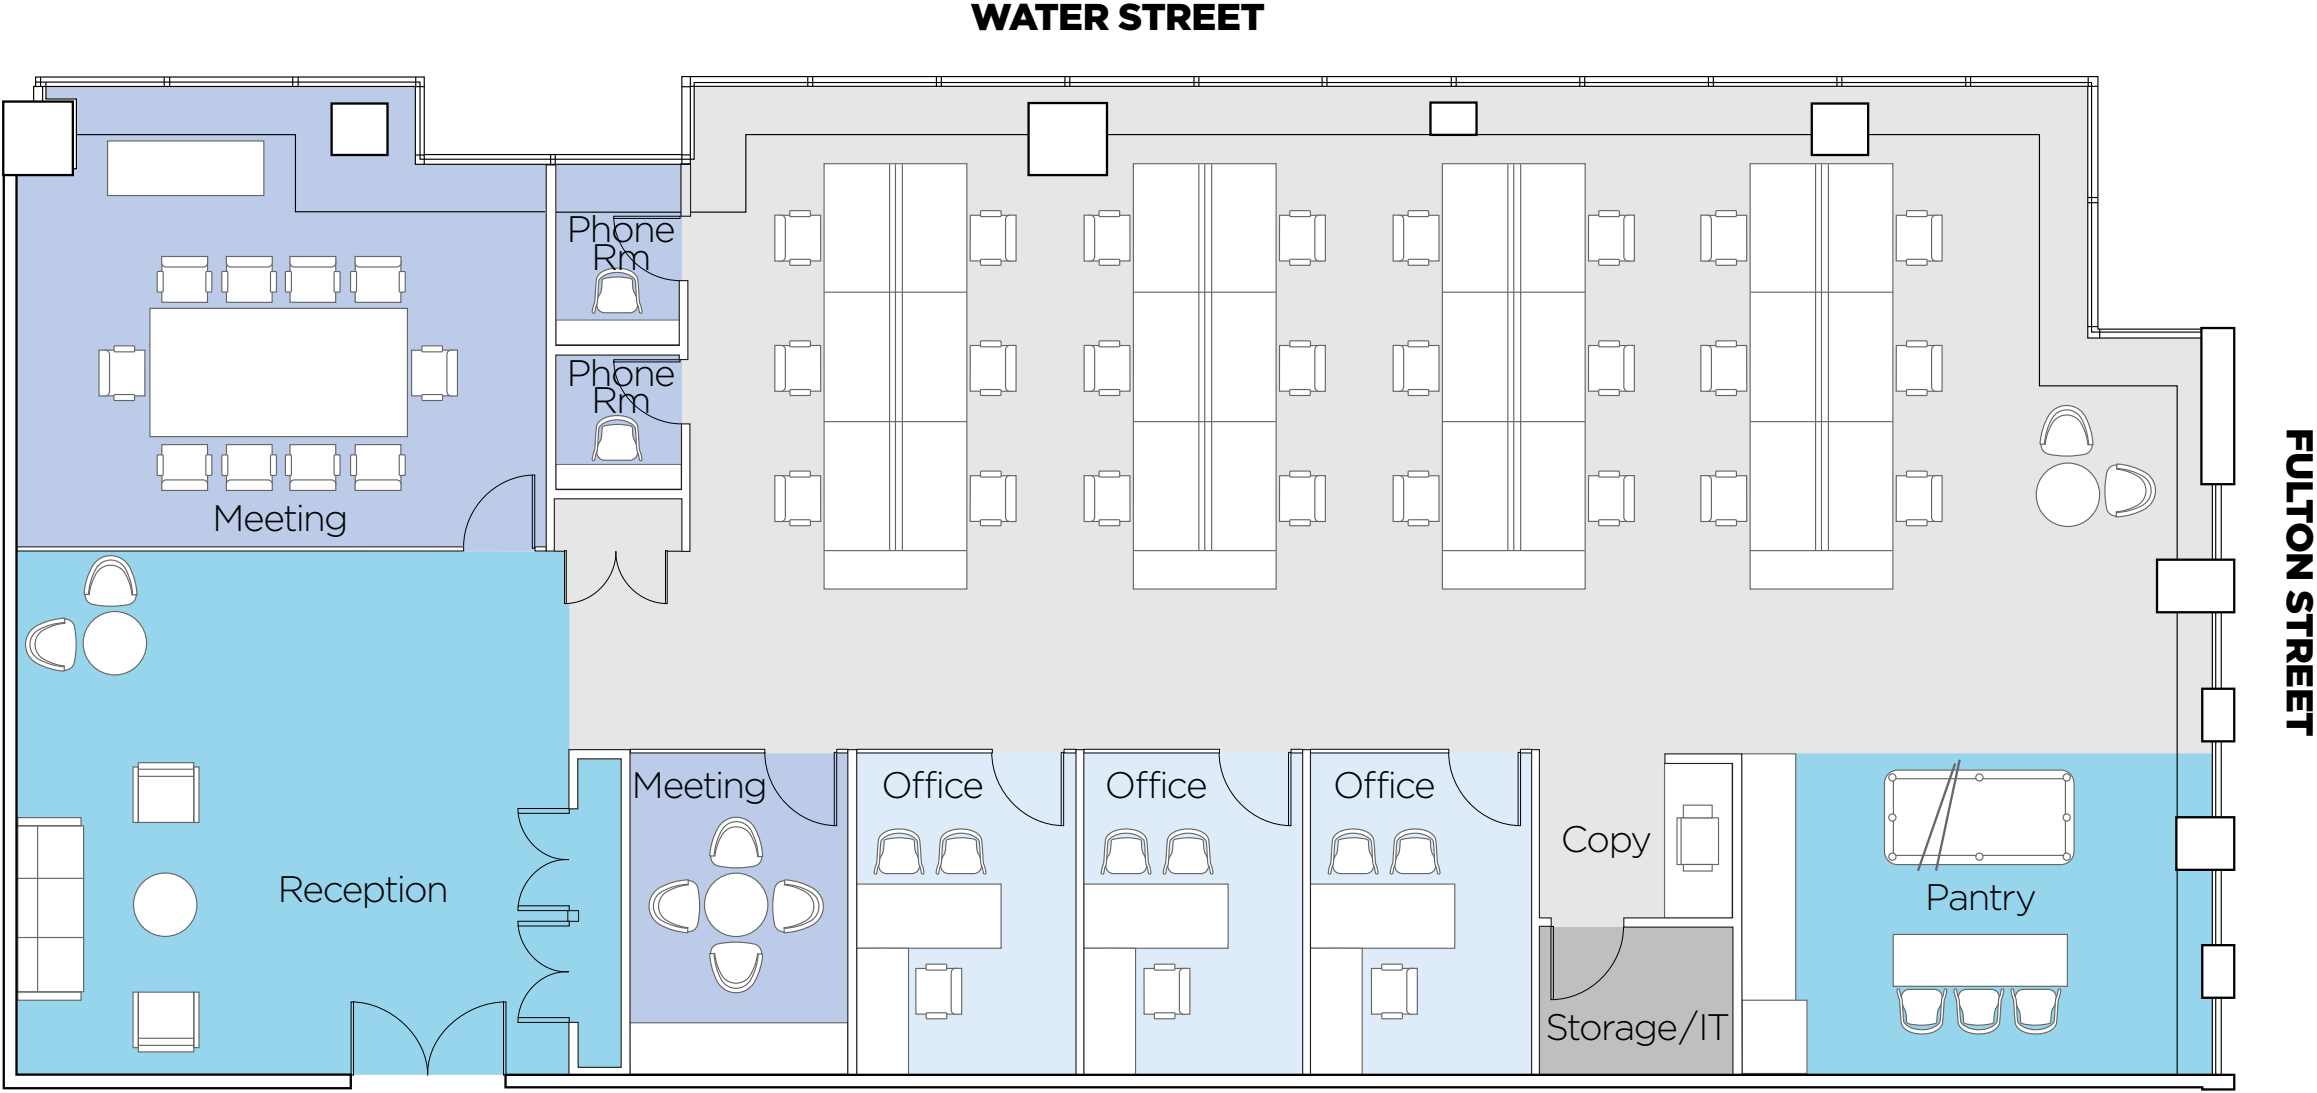

PART 12 - PREBUILT 5,607 RSF

WORK PLACE		People
Private Office	3	3
Workstation	24	24
Total	27	

MEET		
	Rooms	Seats
Board Room	1	10
Conference Room	1	4
Phone Room	2	2
Total	4	16

SOCIAL		
	Area	Seats
Reception	1	7
Café / Pantry	1	3
Total	2	10

Total Dedicated Desks 27 People

Total Collaborative Seats Open & Enclosed 26 Seats

PART 12 - PREBUILT 5,607 RSF

WORK PLACE		People
Workstation		30
Total		30

MEET		Rooms	Seats
Board Room	1	10	
Conference Room	1	4	
Huddle Room	1	2	
Phone Room	1	1	
Total	4	17	

SOCIAL		Area	Seats
Reception	1	7	
Café / Pantry	1	3	
Total	2	10	

Total Dedicated Desks **30 People**

**Total Collaborative Seats
Open & Enclosed** **27 Seats**