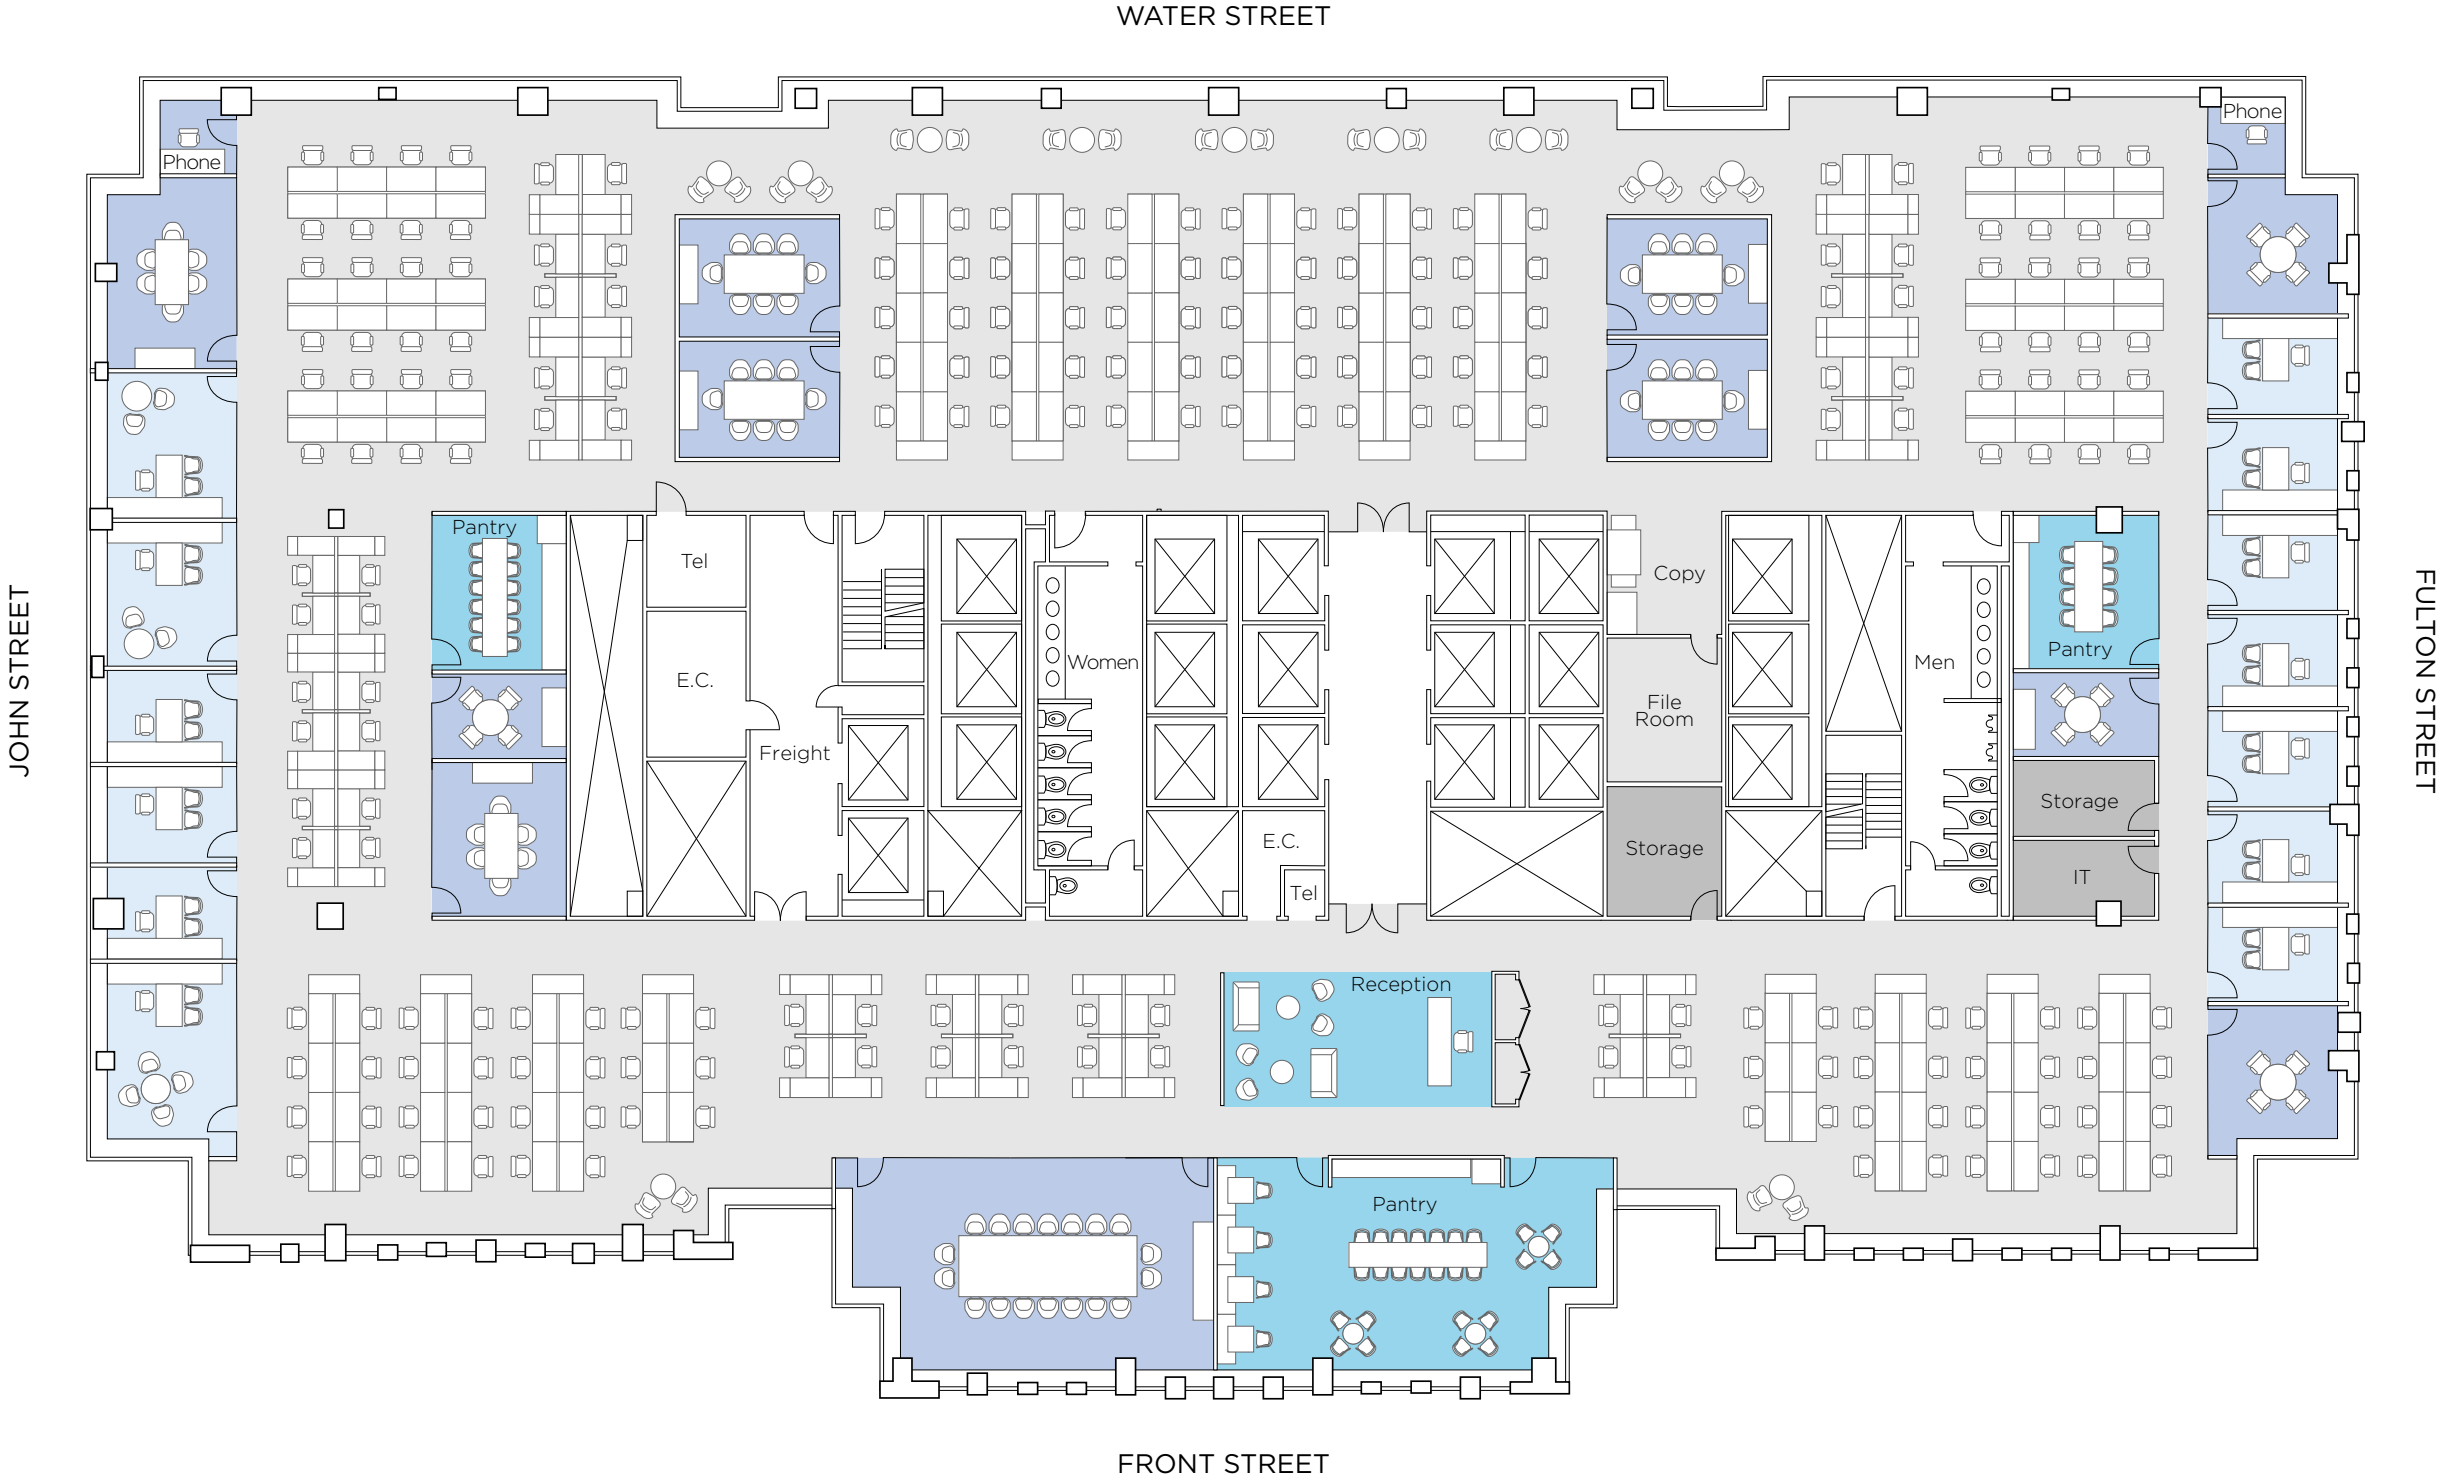

ENTIRE 21 CREATIVE TEST FIT 35,995 RSF

WORK PLACE		People
Private Office		13
Workstation		216
Total		229

MEET		Rooms	Seats
Board Room		1	18
Conference Room		10	60
Phone Room		2	2
Total		13	80

SOCIAL		Area	Seats
Reception		1	9
Pantry		3	50
Total		4	59

Total Dedicated Desks **229 People**

**Total Collaborative Seats
Open & Enclosed** **161 Seats**

ENTIRE 21 TYPICAL CORE + SHELL 35,995 RSF